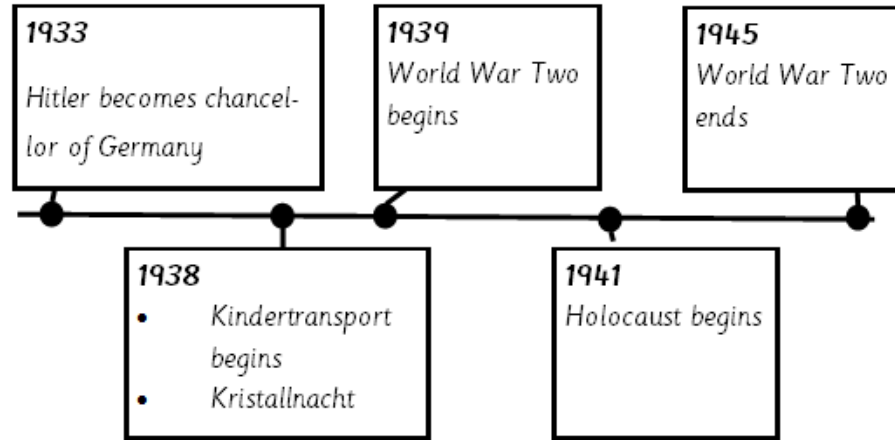

REFUGEE

This is a topic about how Jewish people were treated by the Nazis before and during World War Two and about those who helped them. We will also make links with people who are refugees today.

The morse code machine was used to send important messages during WW2.

Word aware

prejudice	To have an opinion about someone that is not based on real evidence or reason	Shabbat	Shabbat is an important day for Jewish people. It is a day of rest and celebration that begins on Friday at sunset and ends on the following evening after nightfall.
superior	To have a higher rank or be better quality		
Jewish	Somebody who follows the religion called Judaism.	persecution	To treat people in a cruel way because of their race, religion or some other difference
anti-Semitism	Prejudice against Jewish people	Inferior	To have a lower rank or be a lower quality